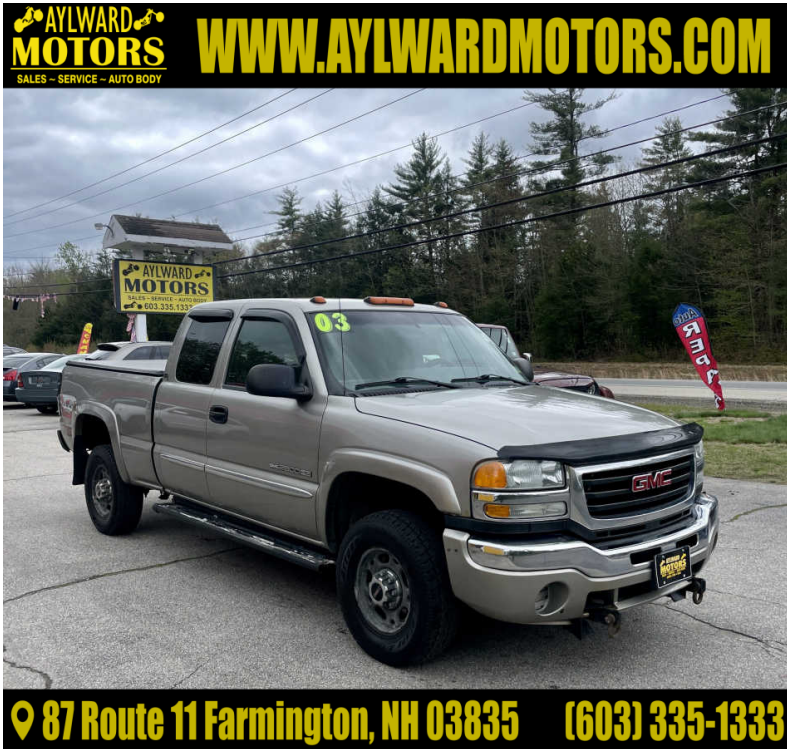

Call: **(603) 335-1333**

2003 GMC SIERRA 2500HD EXT. CAB SHORT BED 4WD

\$11,995

87 ROUTE 11
FARMINGTON NH, 03835

[Scan QR Code or Click Here](#)

📍 87 Route 11 Farmington, NH 03835 (603) 335-1333

VIN: 1GTHK29G43E265195

STK#: 0016

EXTERIOR COLOR: PEWTER

DRIVETRAIN: 4WD

TRIM: EXT. CAB SHORT BED 4WD

CONDITION: USED

COLOR: PEWTER

MILEAGE: 112025

INTERIOR COLOR: GREY

TRANSMISSION: AUTOMATIC

ENGINE: 8.1L V8 OHV 16V

DESCRIPTION/OPTIONS: Here is a low mileage Chevy 2500HD with the 8.1L 496 paired with the Allison transmission. This truck has been well cared for thru its life and it's body, interior, and the way it drives speaks for itself. It includes the plow gear and a fifth wheel hitch. Contact me to schedule an appointment