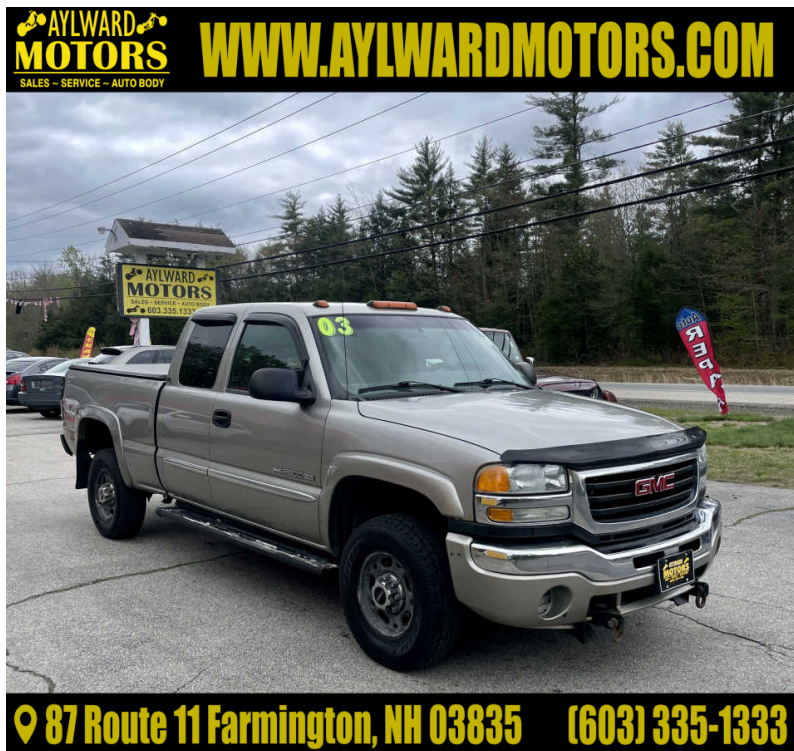

Call: (603) 335-1333

2003 GMC SIERRA 2500HD EXT. CAB SHORT BED 4WD

\$11,995

87 ROUTE 11
FARMINGTON NH, 03835

[Scan QR Code or Click Here](#)

📍 87 Route 11 Farmington, NH 03835 (603) 335-1333

VIN: 1GTHK29G43E265195

STK#: 0016

EXTERIOR COLOR: PEWTER

DRIVETRAIN: 4WD

TRIM: EXT. CAB SHORT BED 4WD

CONDITION: USED

COLOR: PEWTER

MILEAGE: 112025

INTERIOR COLOR: GREY

TRANSMISSION: AUTOMATIC

ENGINE: 8.1L V8 OHV 16V

DESCRIPTION/OPTIONS: Here is a low mileage Chevy 2500HD with the 8.1L 496 paired with the Allison transmission. This truck has been well cared for thru its life and it's body, interior, and the way it drives speaks for itself. It includes the plow gear and a fifth wheel hitch. Contact me to schedule an appointment